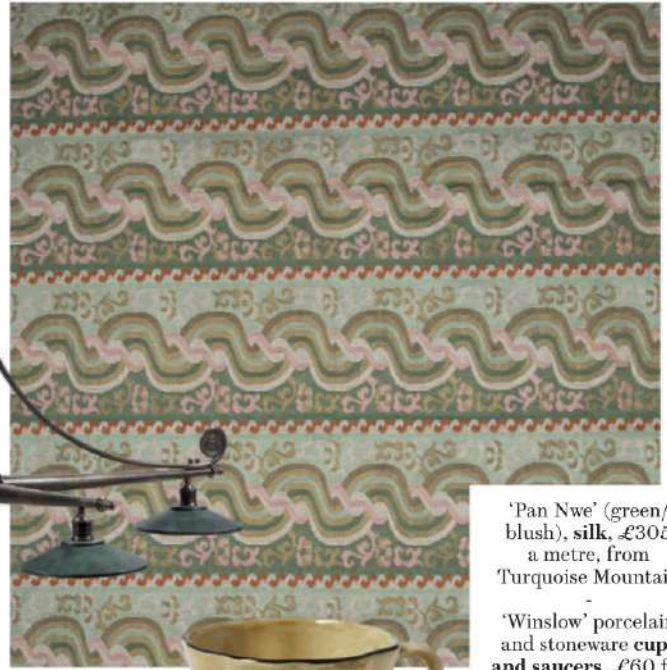

HOUSE & GARDEN®

February
2025

MOUNTAIN HIGHS
SWITZERLAND'S STYLISH
NEW ALPINE HOTELS

SPRING REVAMPS
THRIFTY TIPS FROM
AN INTERIORS EXPERT

DECORATE *notebook*

RIGHT 'Grafton Four Arm (Long Drop)' brass hanging lantern (verdigris), £8,160, from Jamb

BELOW Oak and wool bouclé 'Red Rock Club Chair' (natural), £1,560, from Tamart

'Pan Nwe' (green/blush), silk, £305 a metre, from Turquoise Mountain

'Winslow' porcelain and stoneware cups and saucers, £60 for set of 3, from Oka

'Winter' sumac braided sisal and New Zealand wool rug, \$7,800 for 10 x 8 feet, from Ward + Gray

Walnut and brass nutcracker, £650, from Feldspar

'Mariner' dark limed oak and brass cabinet, £3,200, from Julian Chichester ▷