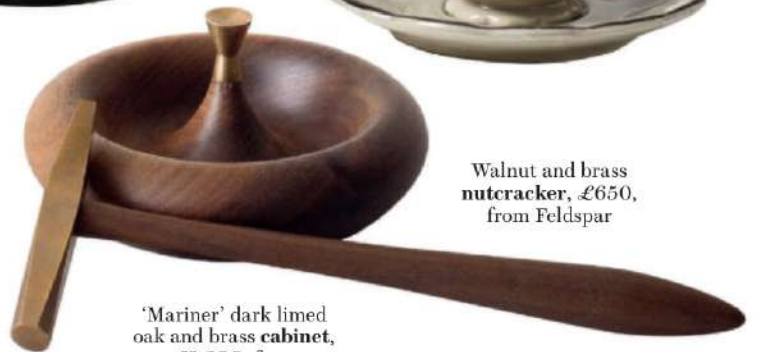

BELOW Oak and wool bouclé 'Red Rock Club Chair' (natural), £1,560, from Tamart

'Pan Nwe' (green/blush), silk, £305 a metre, from Turquoise Mountain

'Winslow' porcelain and stoneware cups and saucers, £60 for set of 3, from Oka

'Winter' sumac braided sisal and New Zealand wool rug, \$7,800 for 10 x 8 feet, from Ward + Gray

Walnut and brass nutcracker, £650, from Feldspar

'Mariner' dark limed oak and brass cabinet, £3,200, from Julian Chichester ▷